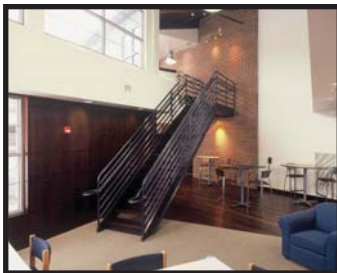

**LEBANON VALLEY COLLEGE - DELLINGER HALL
AND STUDENT CENTER - ANNVILLE, PA**

OWNER: LEBANON VALLEY COLLEGE

LOCATION: ANNVILLE, PA

ARCHITECT: TONO ARCHITECTS

FEATURES:

- 24,000 SF 3-story residence hall
- 5,000 SF attached student center with outdoor plaza
- New handicap accessible entrance
- Library
- Lobby
- Nursery