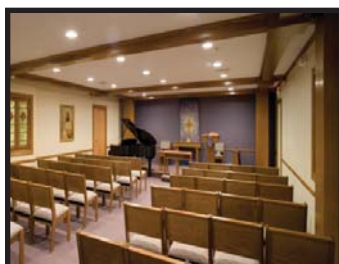

**FIRST UNITED METHODIST CHURCH**  
LANCASTER, PA

**OWNER: FIRST UNITED METHODIST CHURCH**

**LOCATION: LANCASTER, PA**

**ARCHITECT: CORNERSTONE DESIGN ARCHITECTS**

**FEATURES:**

- 64,000 SF Addition and Renovation
- Gymnasium/Multi-purpose room
- Commercial Kitchen
- Library
- Classrooms
- Nursery
- ADA Ramps
- Bathrooms
- Elevator with 5 stops