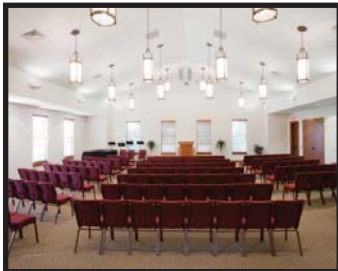

GRACE FELLOWSHIP CHURCH
UNIONVILLE, PA

**OWNER: GRACE FELLOWSHIP
CHURCH**

LOCATION: UNIONVILLE, PA

**ARCHITECT: BERNARDON, HOLLOWAY
ARCHITECTS, PC**

FEATURES:

- 10,000 SF
- Renovation of existing historic Unionville Grange building and attached new construction
- Increased education space
- New sanctuary with flexible seating
- New kitchen
- Multi-purpose space