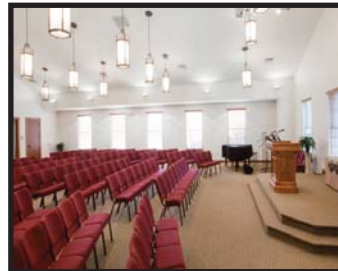

GRACE FELLOWSHIP CHURCH
UNIONVILLE, PA

**OWNER: GRACE FELLOWSHIP
CHURCH**

LOCATION: UNIONVILLE, PA

**ARCHITECT: BERNARDON, HOLLOWAY
ARCHITECTS, PC**

FEATURES:

- 10,000 SF
- Renovation of existing historic Unionville Grange building and attached new construction
- Increased education space
- New sanctuary with flexible seating
- New kitchen
- Multi-purpose space